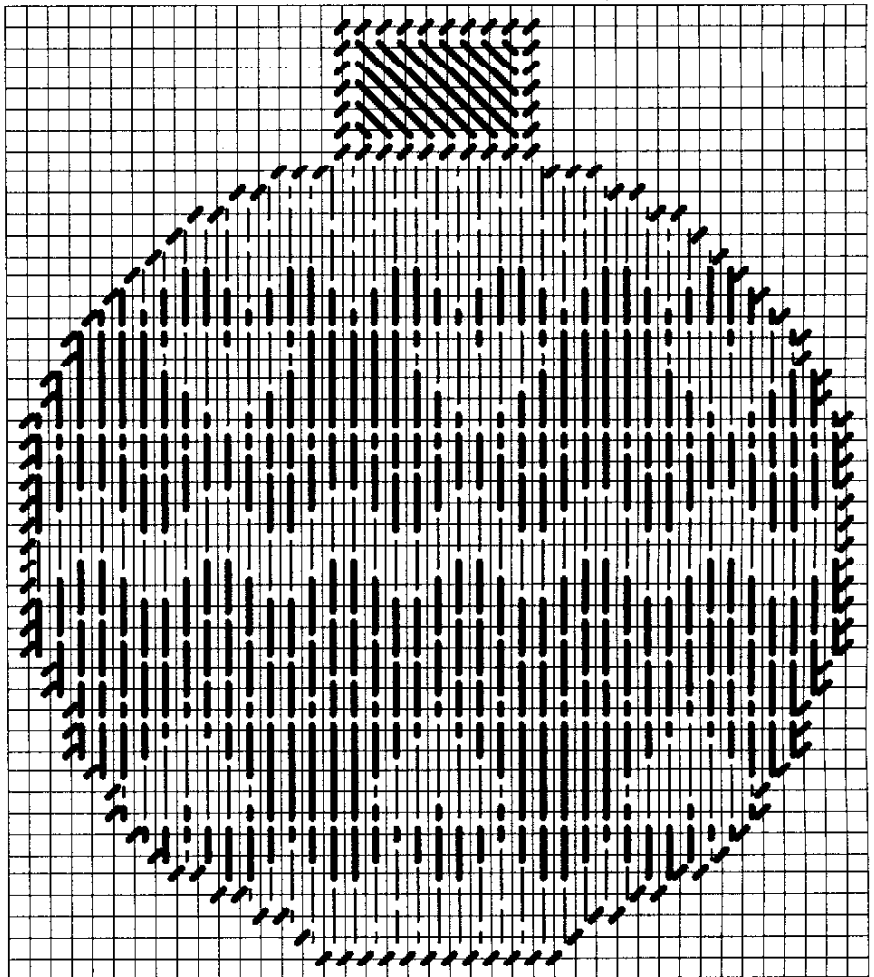

Cheryl Schaeffer's Christmas Ornament ©1999 for Rainbow Gallery Variation #1

MATERIALS:

- 6" x 6"—#14 mono canvas (sandstone)
- 1 card—Nordic Gold® ND1-Pale Gold
- 1 card—Frosty Rays® Y201-Pale Gold Ice
- Follow Master Chart and color legend.

1. Outline ball and top in Tent Stitch using ND1. Fill in top with diagonal long stitches in ND1.
2. Fill in ball with Bargello pattern using ND1 and Y201. Follow color legend with Master Chart.

Photocopying of this design is invited.