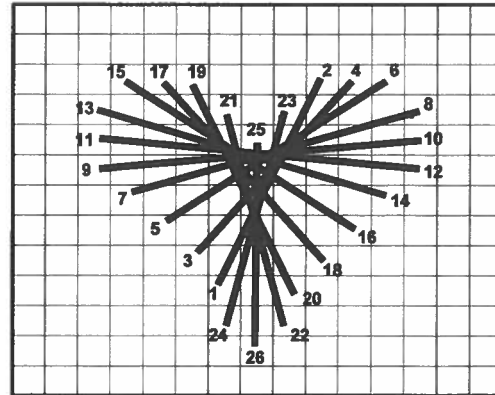

Finished Size 4" X 4"

HEARTS GALORE[®]

A Marla Pelz design especially for

Rainbow Gallery

Rhodes Heart

Materials

8" X 8" White 18 count Mono Canvas, 8" X 8" stretcher bars, 1 card each of the following threads: